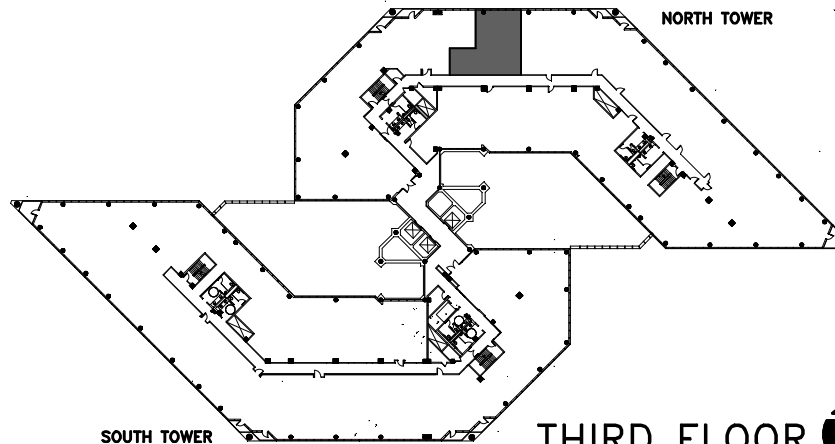

HYPOTHETICAL 3RD FLOOR

TITLE	SPACE PLAN #1	
DATE	06-22-06	SCALE 1/8"=1'-0"
DRAWN BY	KLD	CHECKED BY HRW
USF	RSF	1,248
PROJ NO	0072-1197-16	
SHEET NO	SP#1	

THIRD FLOOR

HOLLY WOODS
TEXAS REGISTERED INTERIOR DESIGNER
TBAE REGISTRATION NO. 8564
06-22-06
NOT TO BE USED FOR
REGULATORY APPROVAL,
PERMIT OR CONSTRUCTION.