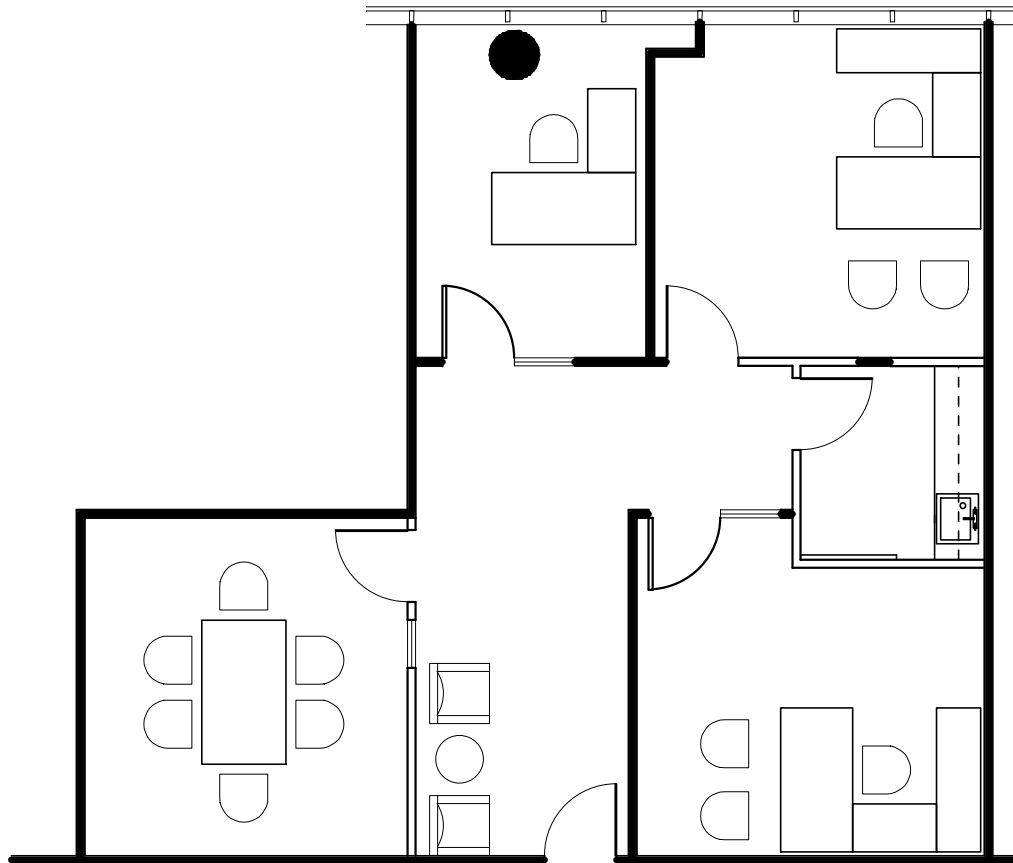

5080 Spectrum Drive
Suite 115 East
Addison, TX 75001
T: 972.385.3991
F: 972.960.2519
www.interprisedesign.com

Interiors • Planning • Graphics

ATRIUM AT COLLIN RIDGE

500 N. CENTRAL EXPWY.
PLANO, TEXAS

NO	ISSUED FOR:	DATE
	REVIEW	
	PRICING	
	ENGINEERING	
	TAS REVIEW	
	BID	
	CONSTRUCTION	

HYPOTHETICAL 3RD FLOOR

TITLE	SPACE PLAN #1	
DATE	06-22-06	SCALE 1/8"=1'-0"
DRAWN BY	KLD	CHECKED BY HRW
USF	RSF	1,248
PROJ NO	0072-1197-16	
SHEET NO	SP#1	

THIRD FLOOR

HOLLY WOODS
TEXAS REGISTERED INTERIOR DESIGNER
TBAE REGISTRATION NO. 8564
06-22-06
NOT TO BE USED FOR
REGULATORY APPROVAL,
PERMIT OR CONSTRUCTION.