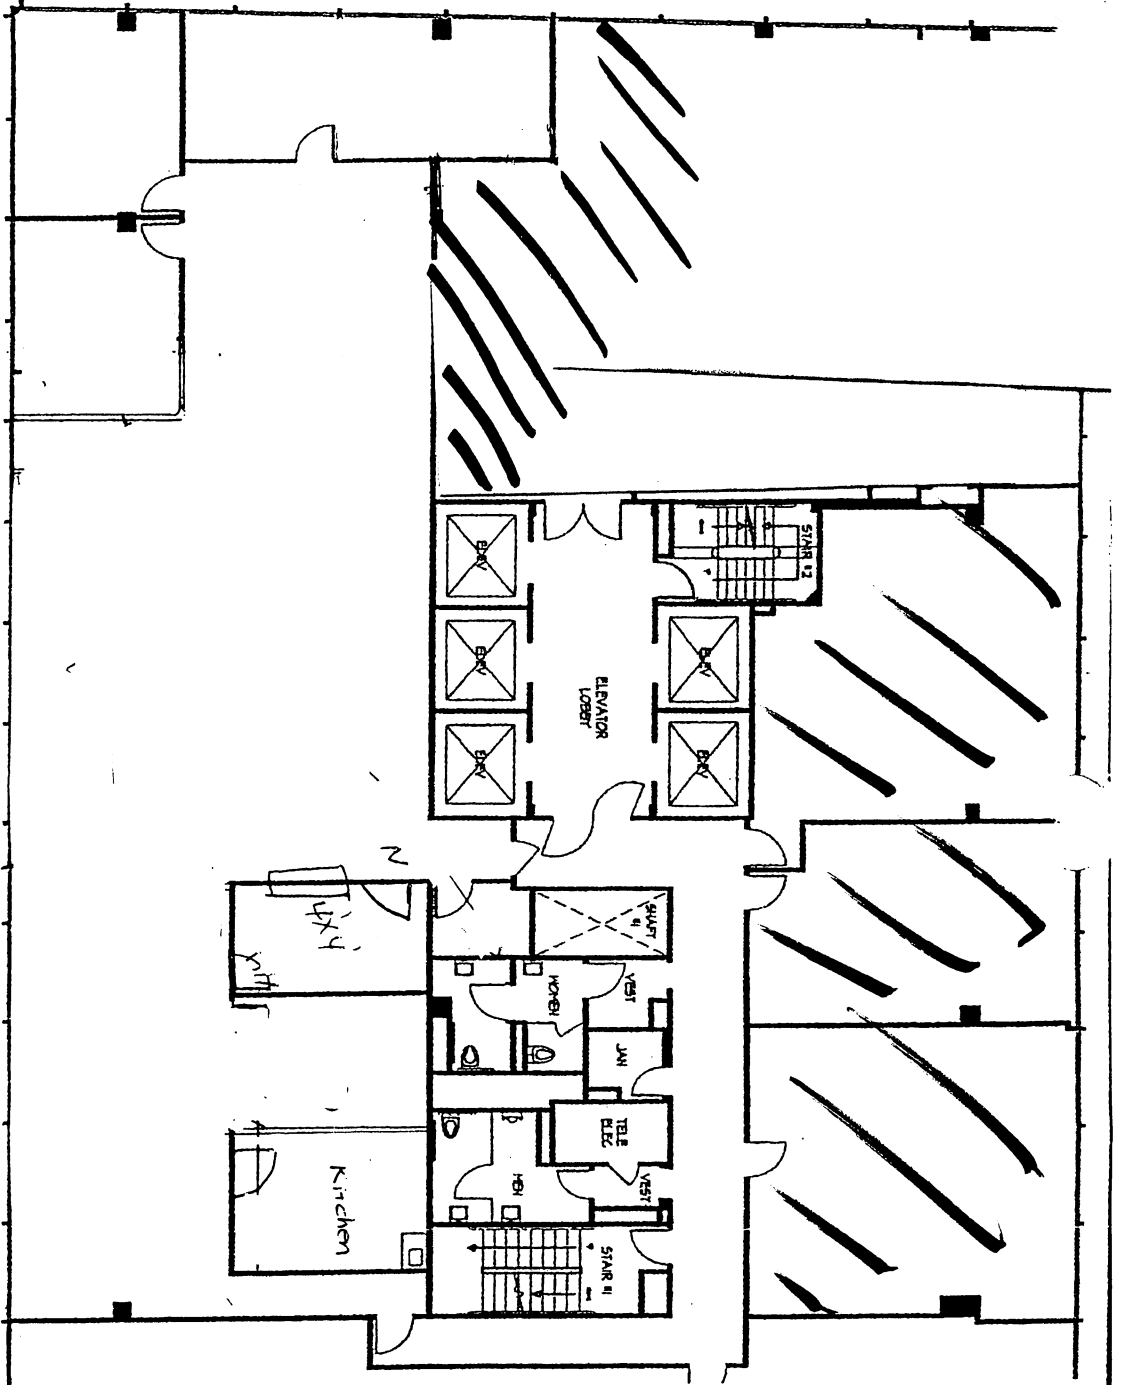

JAMISON 5455 WILSHIRE, LLC
 PHONE (323) 931-0882
 FAX (323) 932-0088

SCALE: 1/16" = 1'-0"

5455 # 1150

NOT TO SCALE

P. PATRICK MURRAY INC.
 INTERIOR SPACE PLANNING
 WATT PLAZA SUITE 1120
 1878 AVENUE OF THE STARS - EAST
 FORT MYERS FL. 33908
 TEL. (813) 883-3313 FAX. (813) 883-5448