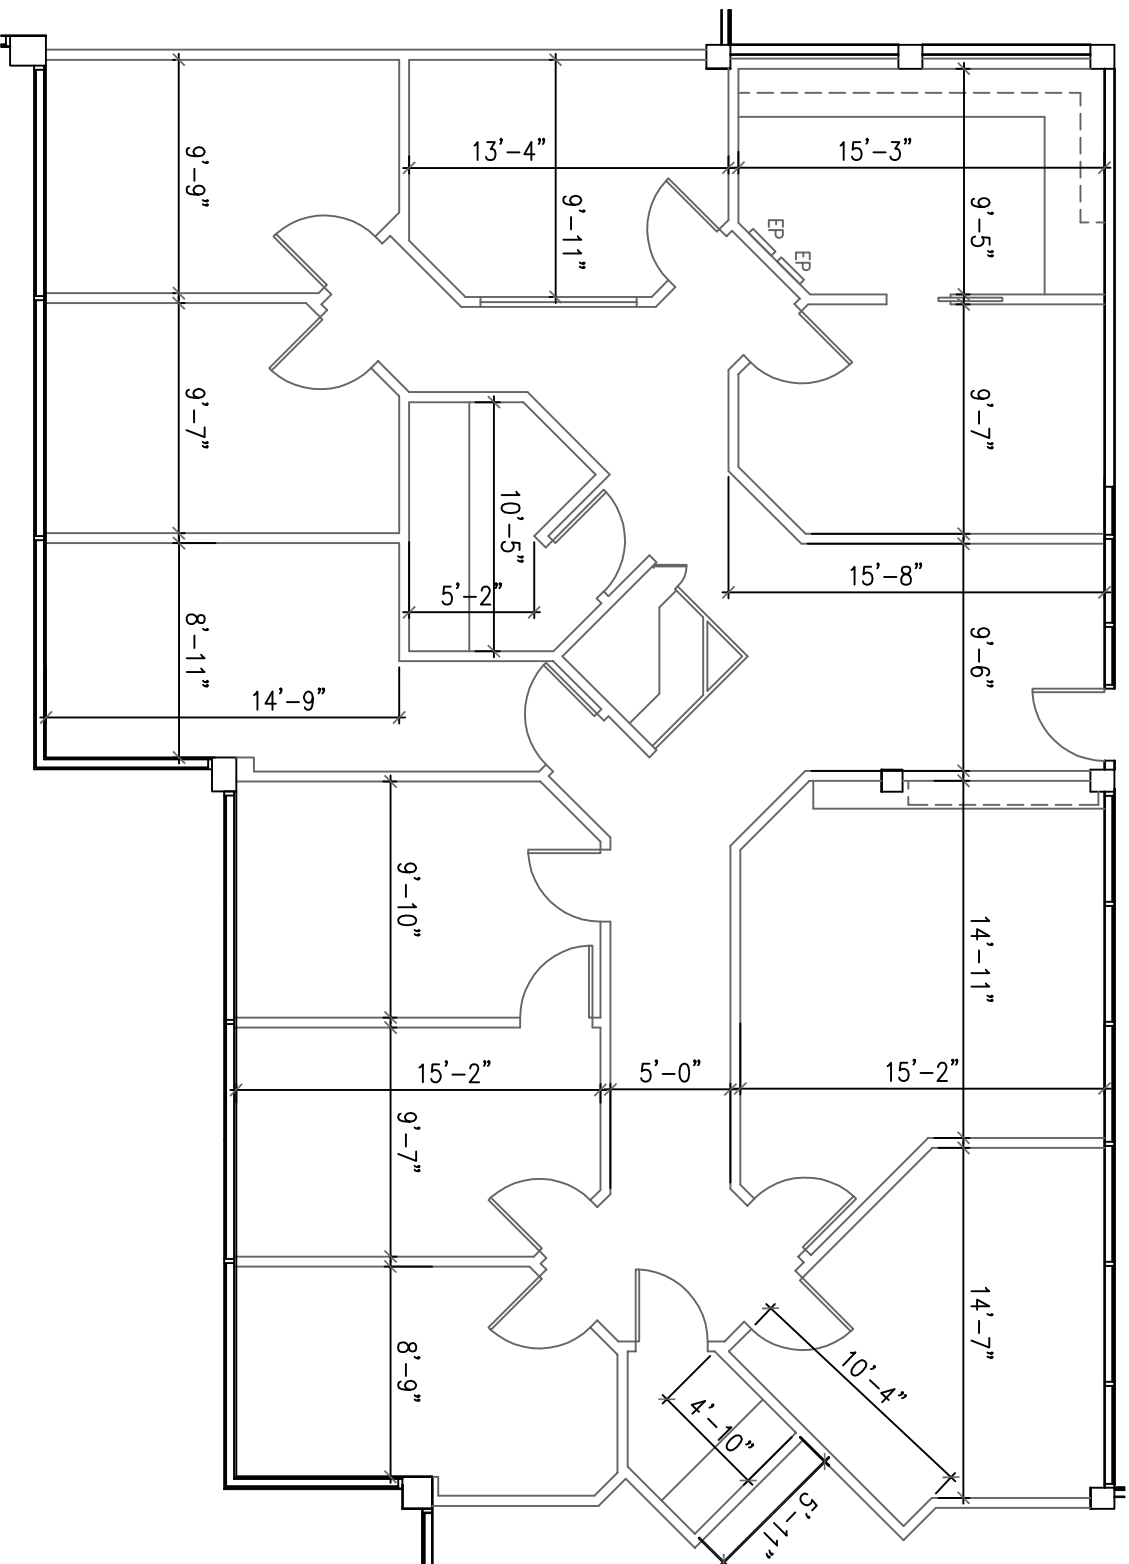

**SUITE 260**  
The Timbers  
445 Marine View Drive  
Del Mar, CA 92014

09.08.2009

# SPACE PLAN

SCALED TO FIT