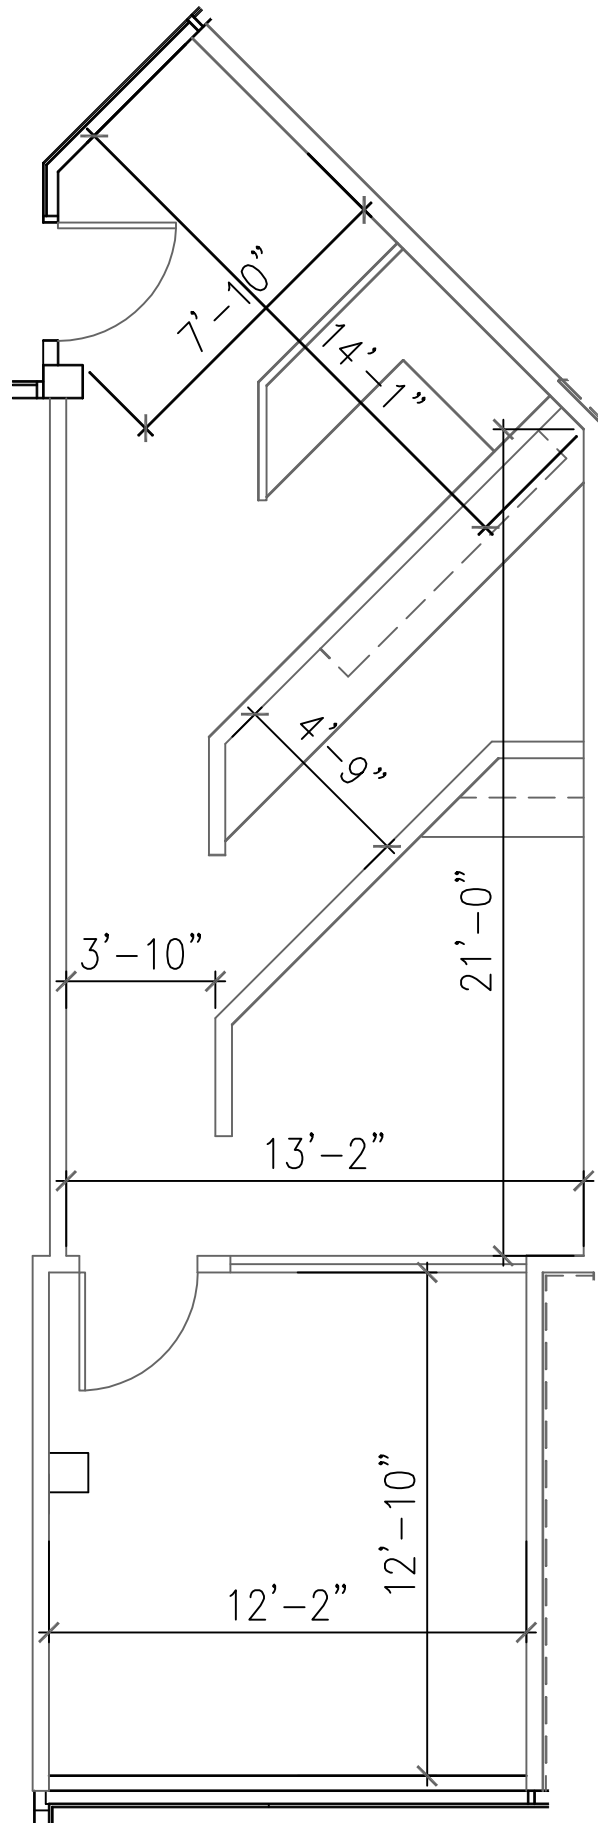

SUITE 103
The Timbers
445 Marine View Drive
Del Mar, CA 92014

09.08.2009

SPACE PLAN

SCALED TO FIT