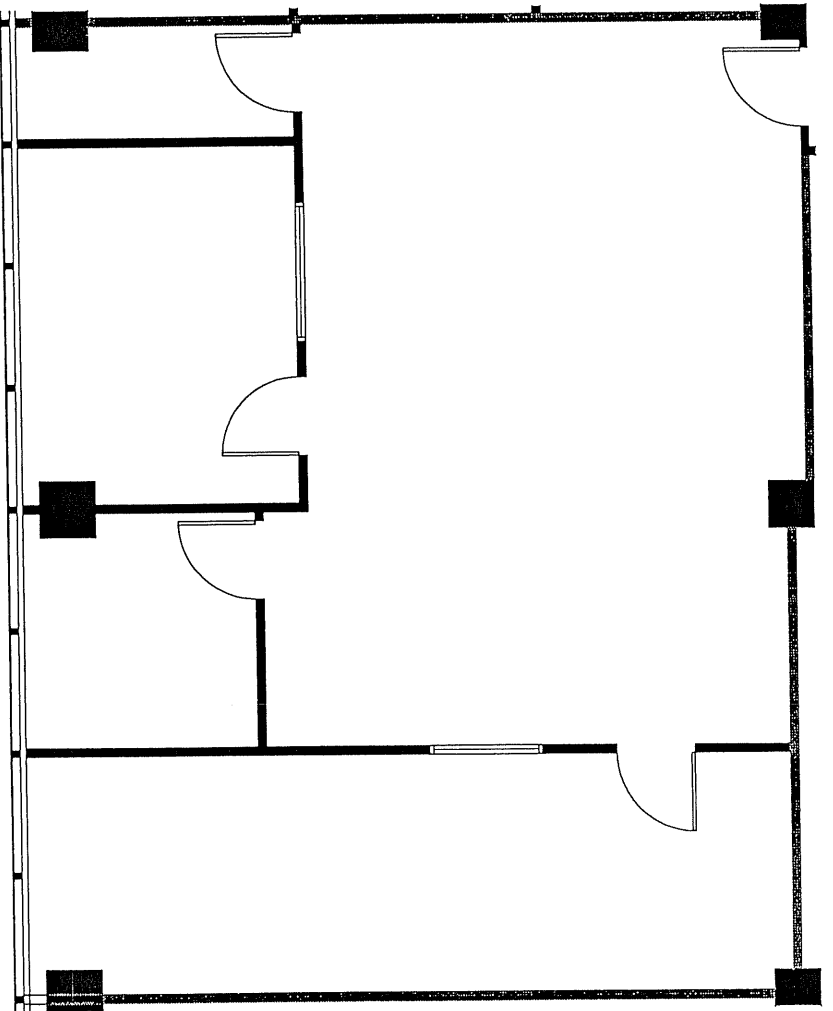

CERRITOS  
CORPORATE  
TOWER

18000 STUDEBAKER AVENUE  
SUITE 605  
CERRITOS, CALIFORNIA

**S|A|A**  
SHEMMER+ALGAZE+ASSOCIATES  
12/13/04